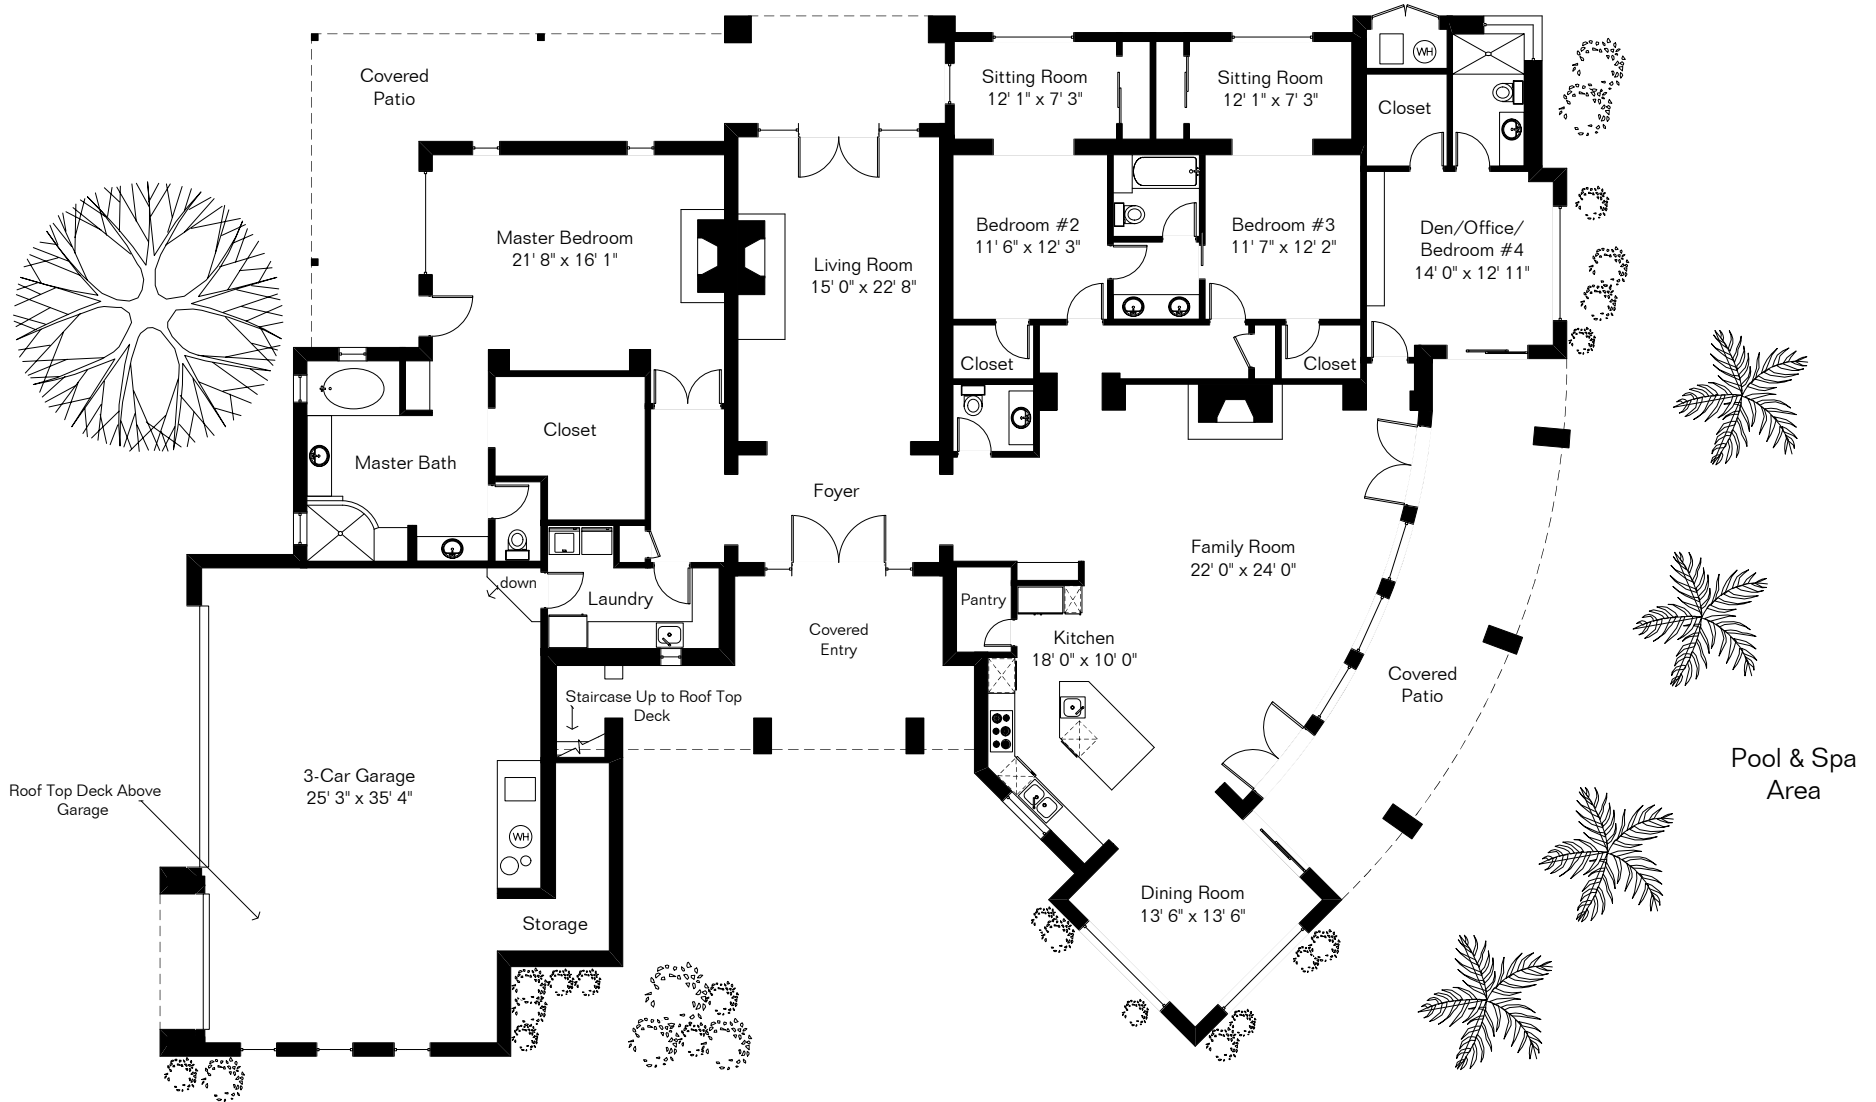

The square footages and room size information are deemed to be reliable but are not guaranteed and should be independently verified. This drawing is for marketing purposes only.

6100 N Camino Escalante

Site Visit November 2019

0 ft. 6 ft. 10 ft. 20 ft.

Copyright 2021 Floor Plans First! LLC
All Rights Reserved.

Living Area 3,926 Sq Ft
Garage 1,044 Sq Ft

Floor Plans First!
See the Floor Plan First!

FloorPlansFirst.com™
(520) 881-1500